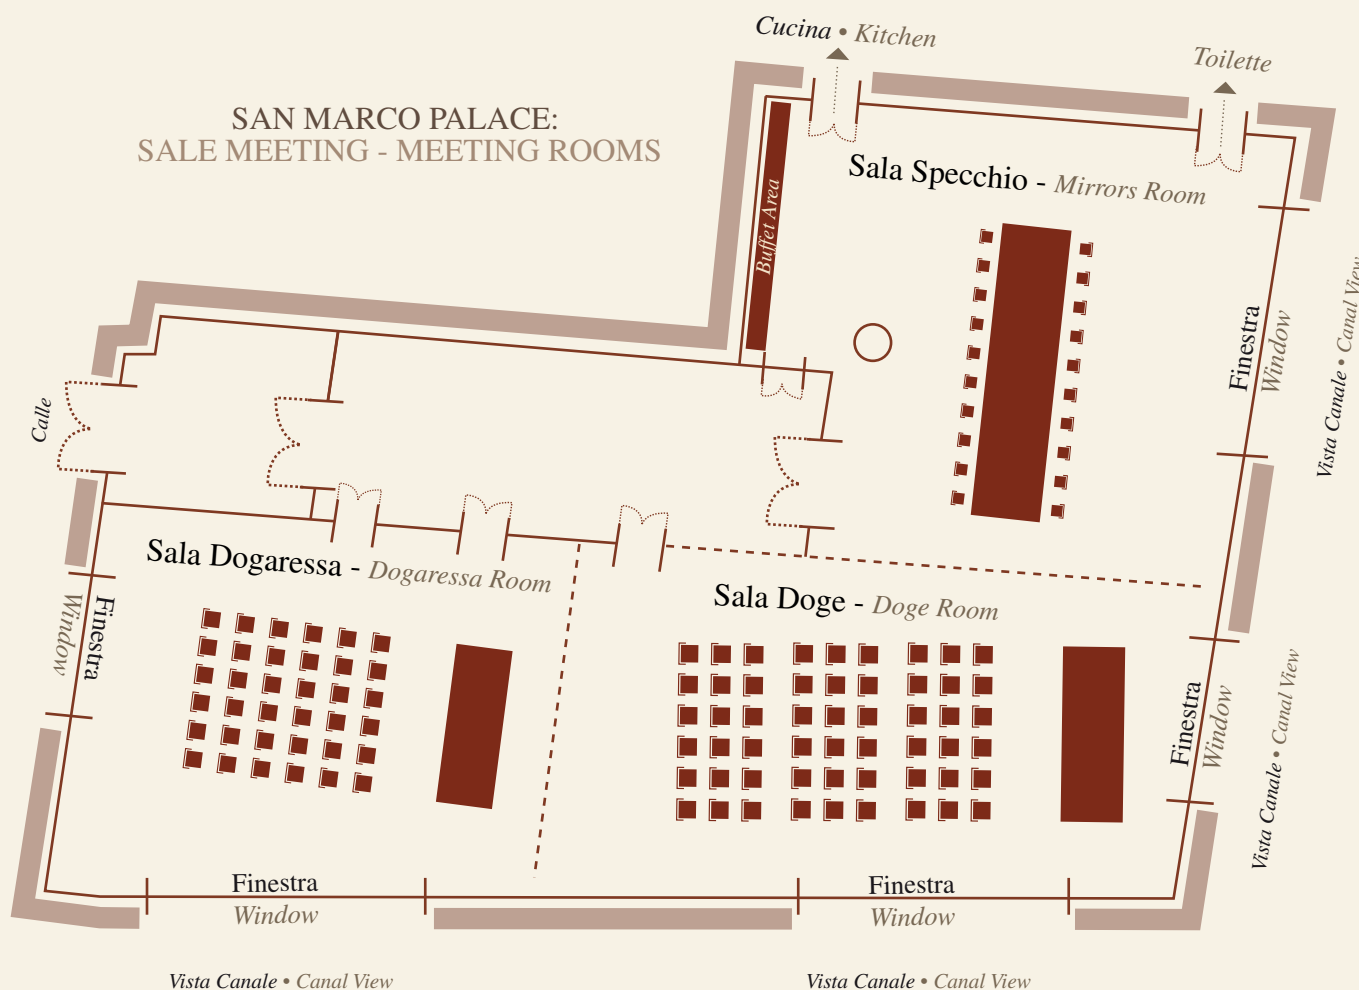

**SAN MARCO PALACE:
SALE MEETING - MEETING ROOMS**

SALA SPECCHI (mq. 26)
• Coffee Break e pranzi di lavoro
• Tavolo unico (20 pers)

MIRRORS ROOM (mq. 26)
• Coffee Break and work lunch
• One table (20 people)

SALA DOGARESSA (mq. 35)
• A ferro di cavallo (30 pers) • A teatro (30 pers)
• Tavolo unico (26 pers)

DOGARESSA ROOM (mq. 35)
• U-Shape (30 people) • Theatre (30 people)
• One table (26 people)

SALA DOGE (mq. 40)
• A ferro di cavallo (46 pers) • A teatro (54 pers)
• Tavolo unico (40 pers)

DOGE ROOM (mq. 40)
• U-Shape (46 people) • Theatre (54 people)
• One table (40 people)

SALA DOGE + SALA DOGARESSA (mq. 75)
• A ferro di cavallo (76 pers) • A teatro (84 pers)
• A banchi di scuola (56 pers) • Tavolo unico (60 pers)

DOGE ROOM + DOGARESSA ROOM (mq. 75)
• U-Shape (76 people) • Theatre (84 people)
• Classroom (56 people) • One table (60 people)